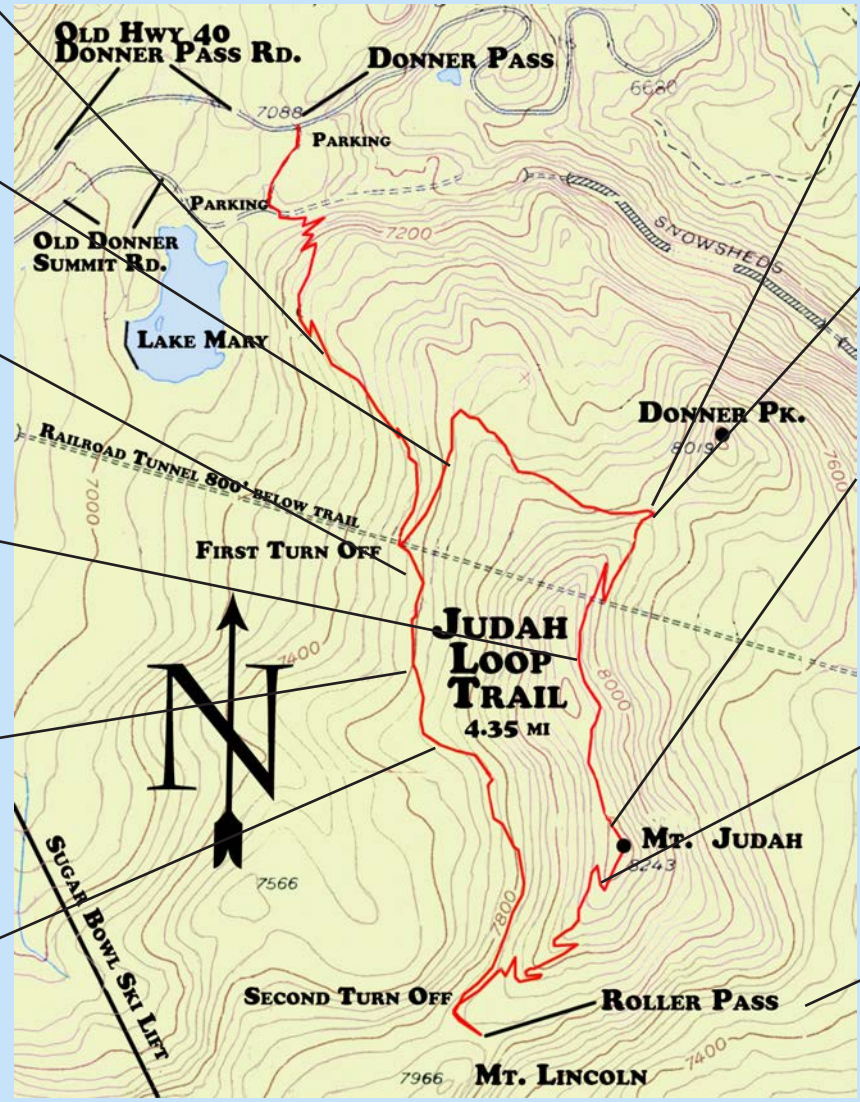

View from Mt. Judah looking east at Donner Lake and Truckee. George Lamson

# Mt. Judah Loop Trail

The Most Popular Hike on Donner Summit

## A Guided Tour

Sierra Junipers

Weddell Emigrant Trail Signs

Lady on the Rock

Coldstream Pass

Theodore Judah

Red Mountain View

Summit Valley View

Dutch Flat Rd. View

Sierra Crest Ski Trails

Source of the Mighty Yuba River (turn off)

Roller Pass

Donner Summit Historical Society  
[www.donnersummithistoricalsociety.org](http://www.donnersummithistoricalsociety.org)  
 P.O. 1 Norden, CA 95724