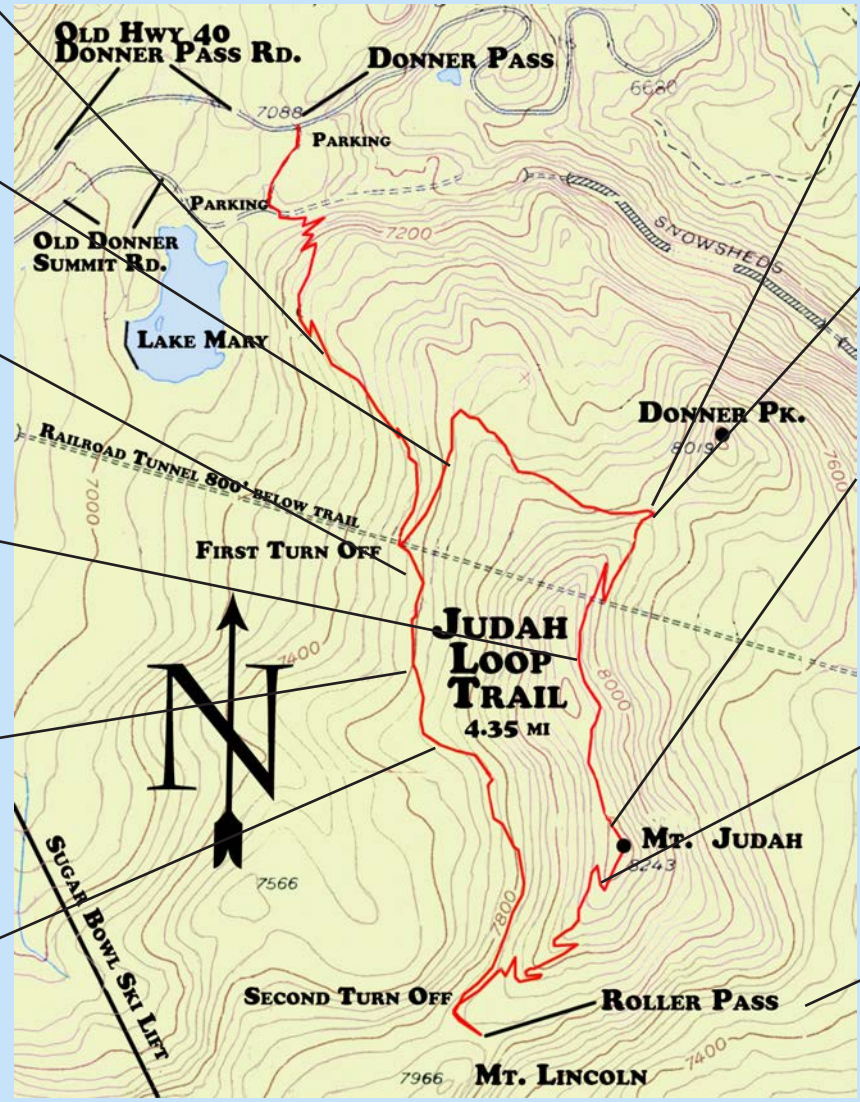

View from Mt. Judah looking east at Donner Lake and Truckee. George Lamson

# Mt. Judah Loop Trail

The Most Popular Hike on Donner Summit

## A Guided Tour

Sierra Junipers

Lady on the Rock

Theodore Judah

Summit Valley View

Sierra Crest Ski Trails

Source of the Mighty Yuba River (turn off)

Weddell Emigrant Trail Signs

Coldstream Pass

Red Mountain View

Dutch Flat Rd. View

Roller Pass

Donner Summit Historical Society  
[www.donnersummithistoricalsociety.org](http://www.donnersummithistoricalsociety.org)  
 P.O. 1 Norden, CA 95724